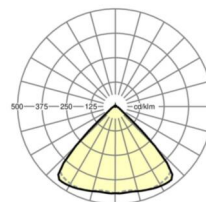

CHARACTERISTICS

Order number	19410006110
EAN number	4020863405138
Commodity code	94051190
Certification mark	IP 20, Protection class I, ENEC10 VDE, F, HACCP DIN10500/Food/IFS-application-related suitability/BRC, Indoor, CE
Impact resistance (IK rating)	IK03 (-20°C bis 25°C)
Ambient temperatur	ta -20°C to 25°C
Special properties	Ready for IoT
Warranty period	5 years

ELECTRICAL ENGINEERING

Controller	Electronic driver DALI2 (1 pcs.)
System output	70W
Mains voltage	230V/50Hz
Energy efficiency class/light source	E

LIGHTING TECHNOLOGY

Placement	LED, Colour rendering/Light colour CRI ≥ 80 / 3000K
Colour tolerance (MacAdam)	3SDCM
Photobiological safety (Luminaire)	RG1
Nominal luminous flux	9489lm
LED service life	50000h L80/B10 (Tq 25°C)
Luminaire luminous efficiency	136lm/W
Beam angle	95° (C0) / 95° (C90)
UGR lat./long.	21.6 / 22.0

MECHANICS

Housing colour	traffic white RAL 9016
Dimensions (LxWxH/DxH)	1531mm x 55mm x 33mm
Weight (net)	1.9kg
Type of installation	Mounting rail system installation, Light structure

Dimensions

L	1531 mm	Length
B	55 mm	Width
H	33 mm	Height

DEEP-LINK

<https://www.regiolux.de/en/article/19410006110>